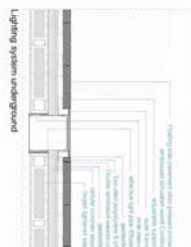

Section S 1000

Lighting system underground

View to service

STUDENT HOUSING

Housing aggregation system

Section S 1200

Floor Plan S 1200

TEACHER HOUSING

Underground floor S 1500

Section S 1500