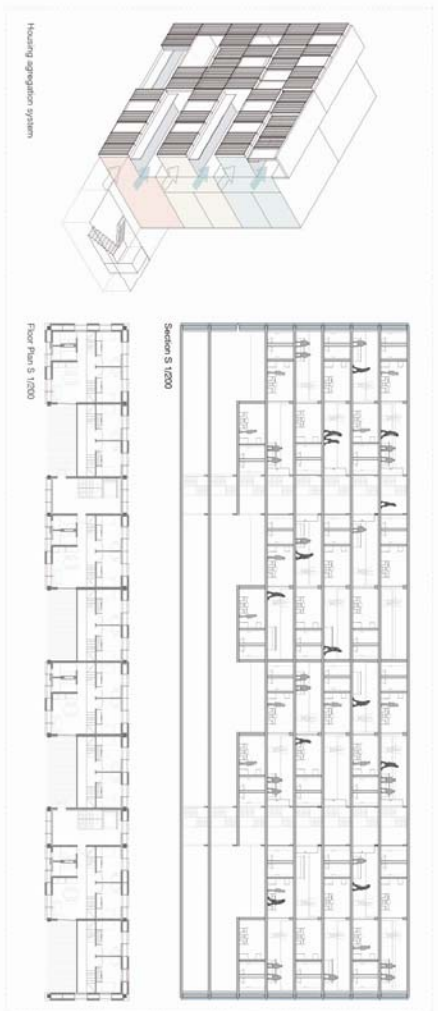

Section S 1000

Lighting system underground

View to service

STUDENT HOUSING

Housing aggregation system

Section S 1200

Floor Plan S 1200

TEACHER HOUSING

Underground floor S 1500

Section S 1500