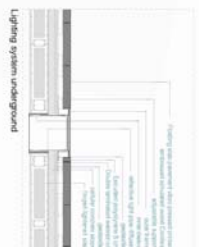

Section S 1000

Lighting system underground

View to service

STUDENT HOUSING

Housing aggregation system

Section S 1200

Floor Plan S 1200

TEACHER HOUSING

Underground floor S 1500

Section S 1500