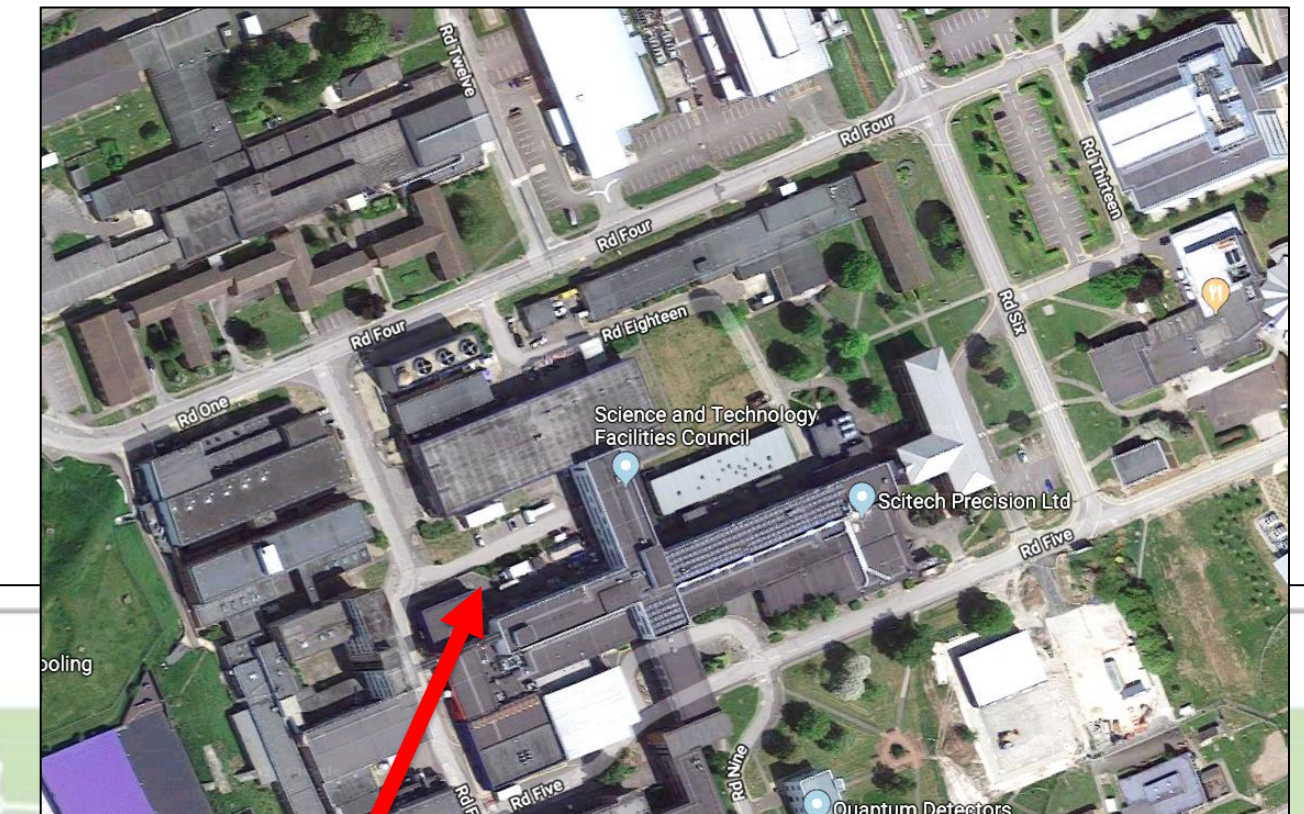

SMART CITY.

MUNDO 4.0

REGRESO A LA ESCALA HUMANA

How does it work?

- Emotional influence