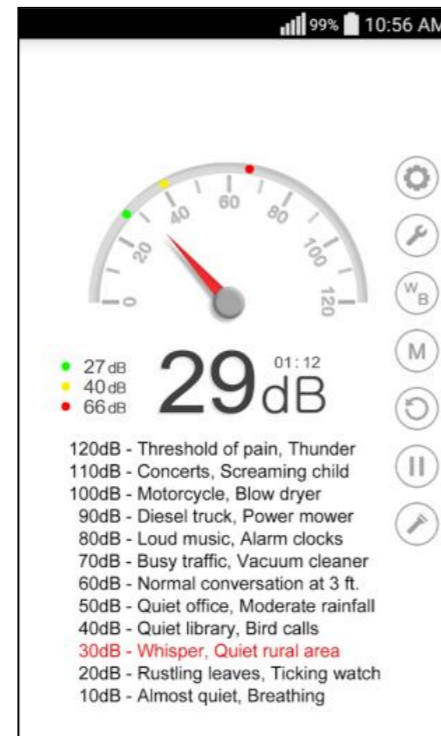

REGRESO A LA ESCALA HUMANA

How does it work?

- Emotional influence

SMART CITY.

MUNDO 4.0

REGRESO A LA ESCALA HUMANA

How does it work?

- **Soundscape** & Geo-tagged pictures

- 1080P
- WIFI
- remote control
- Live Online

SMART CITY.

MUNDO 4.0

REGRESO A LA ESCALA HUMANA

How does it work?

- Artificial Intelligence

grass	46.60%
field	42.87%
land	42.54%
landscape	41.56%
plain	39.30%
sky	37.38%
farm	27.05%
clouds	27.01%
rural	26.87%
summer	26.82%