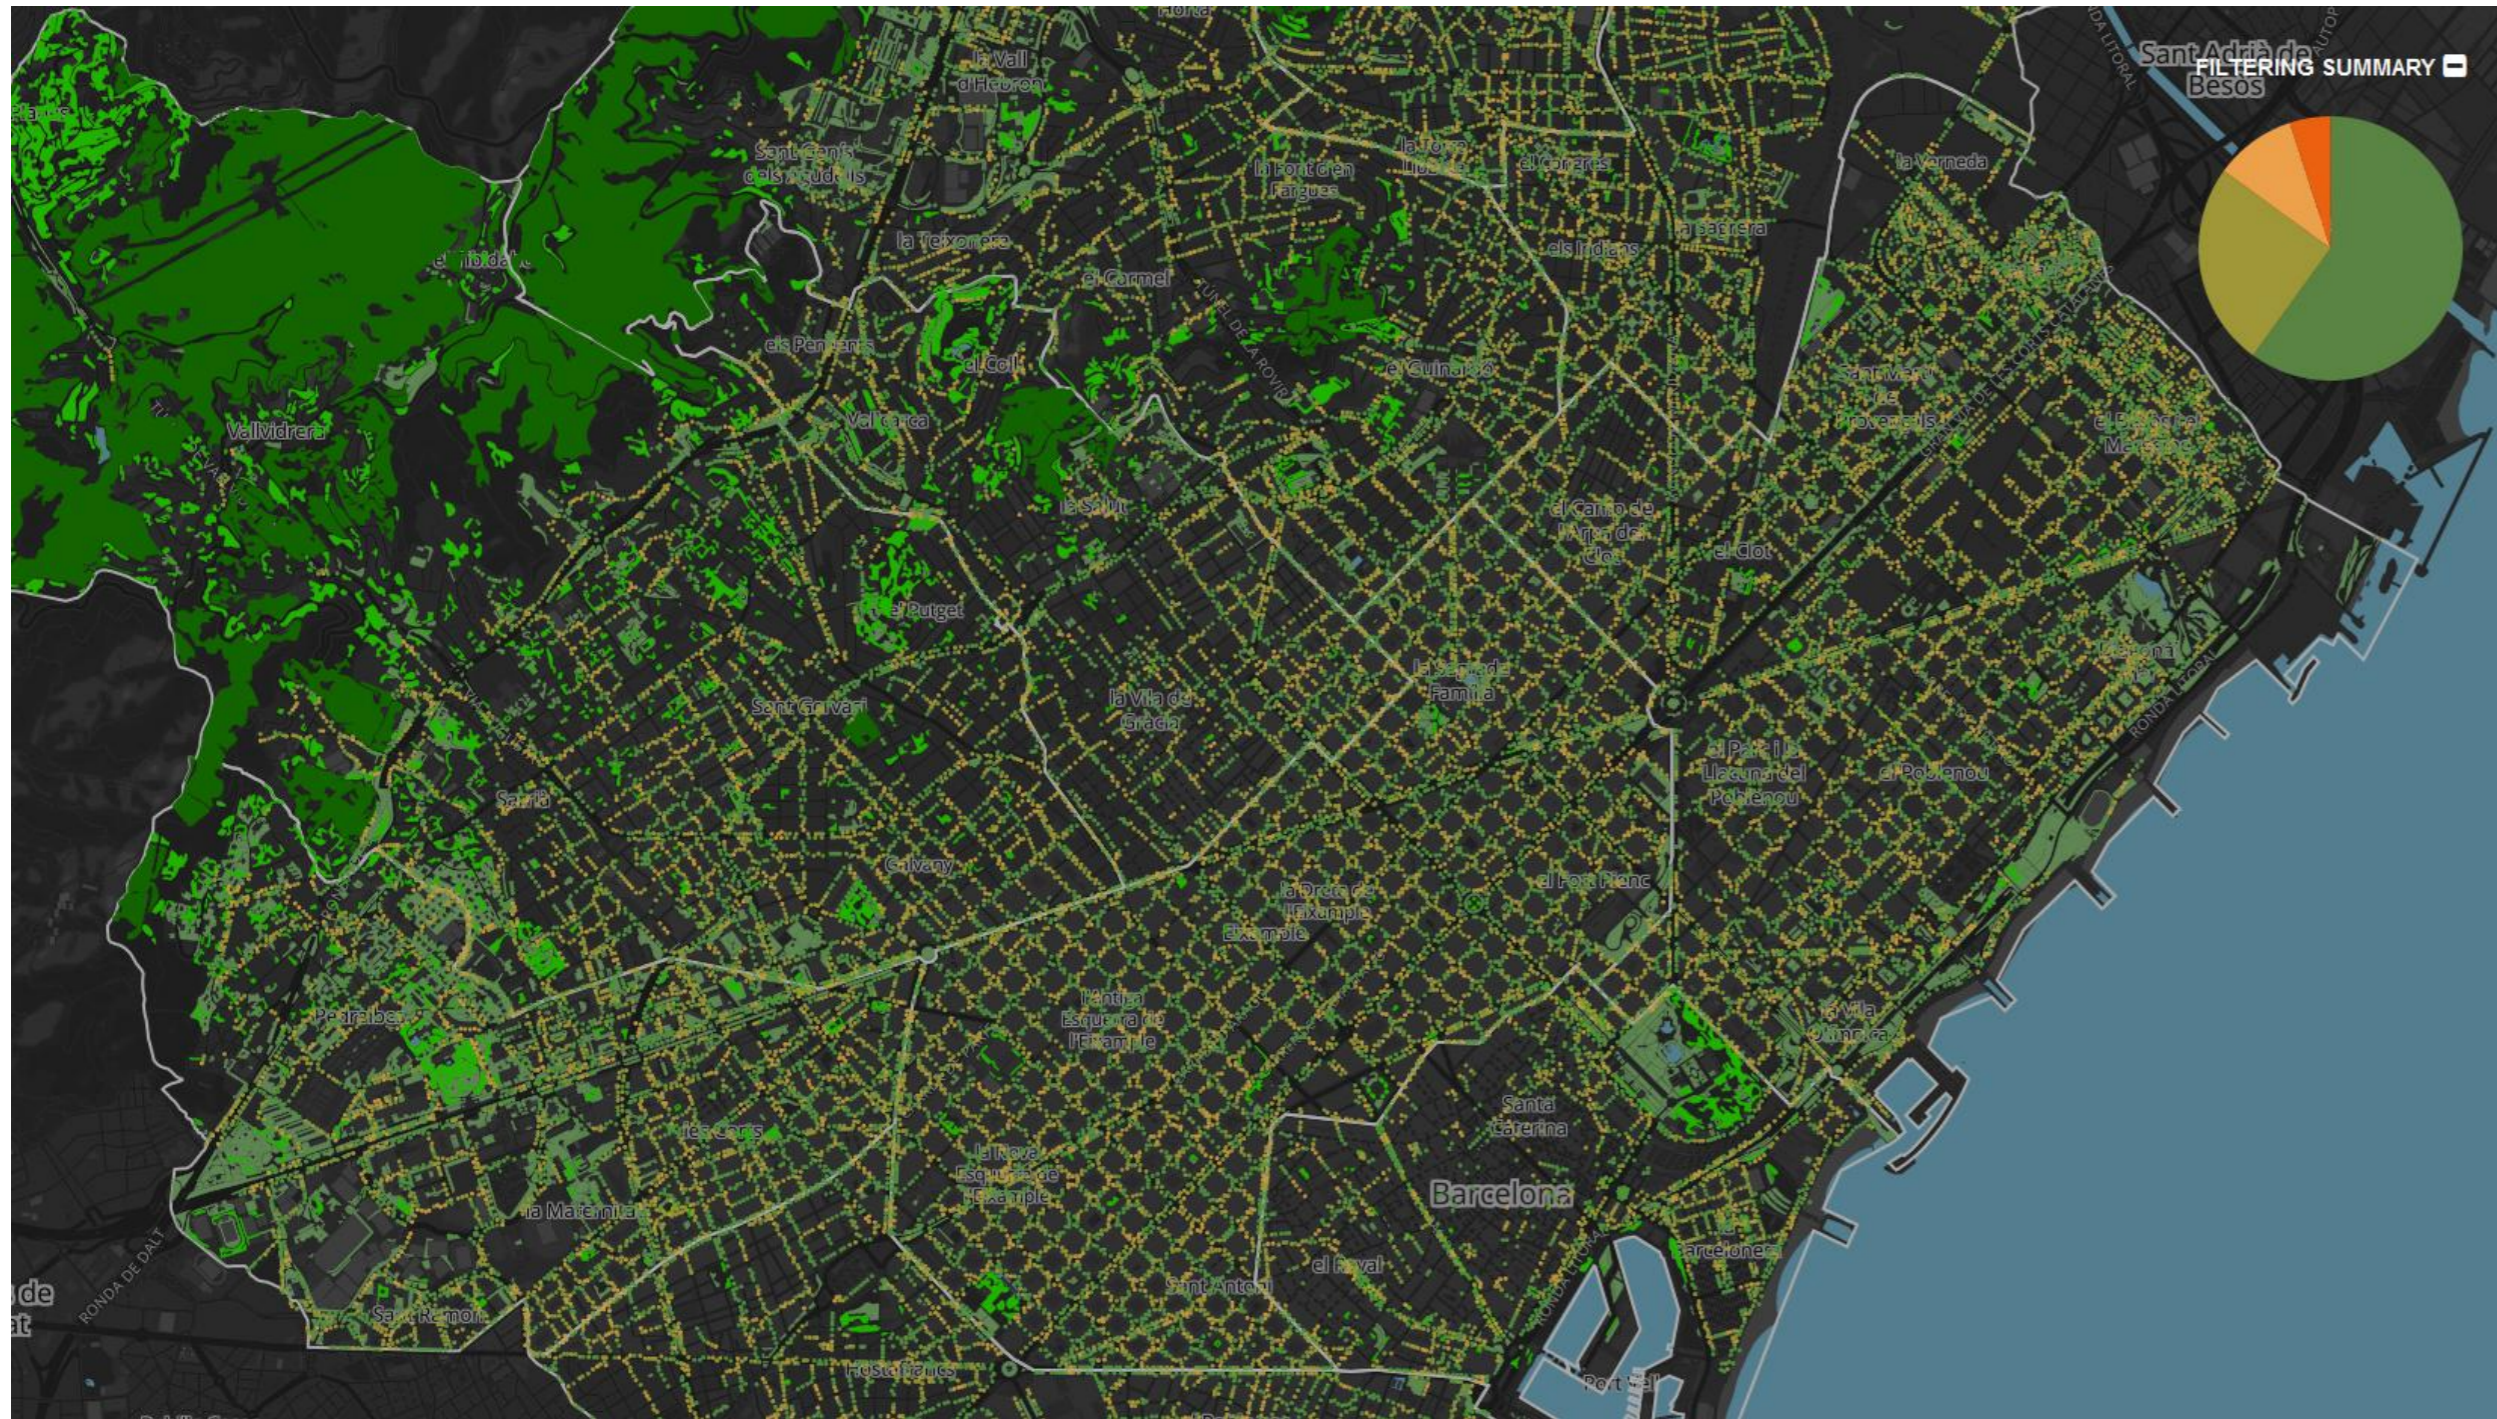

SMART CITY.

MUNDO 4.0

REGRESO A LA ESCALA HUMANA

How does it work?

- Green space