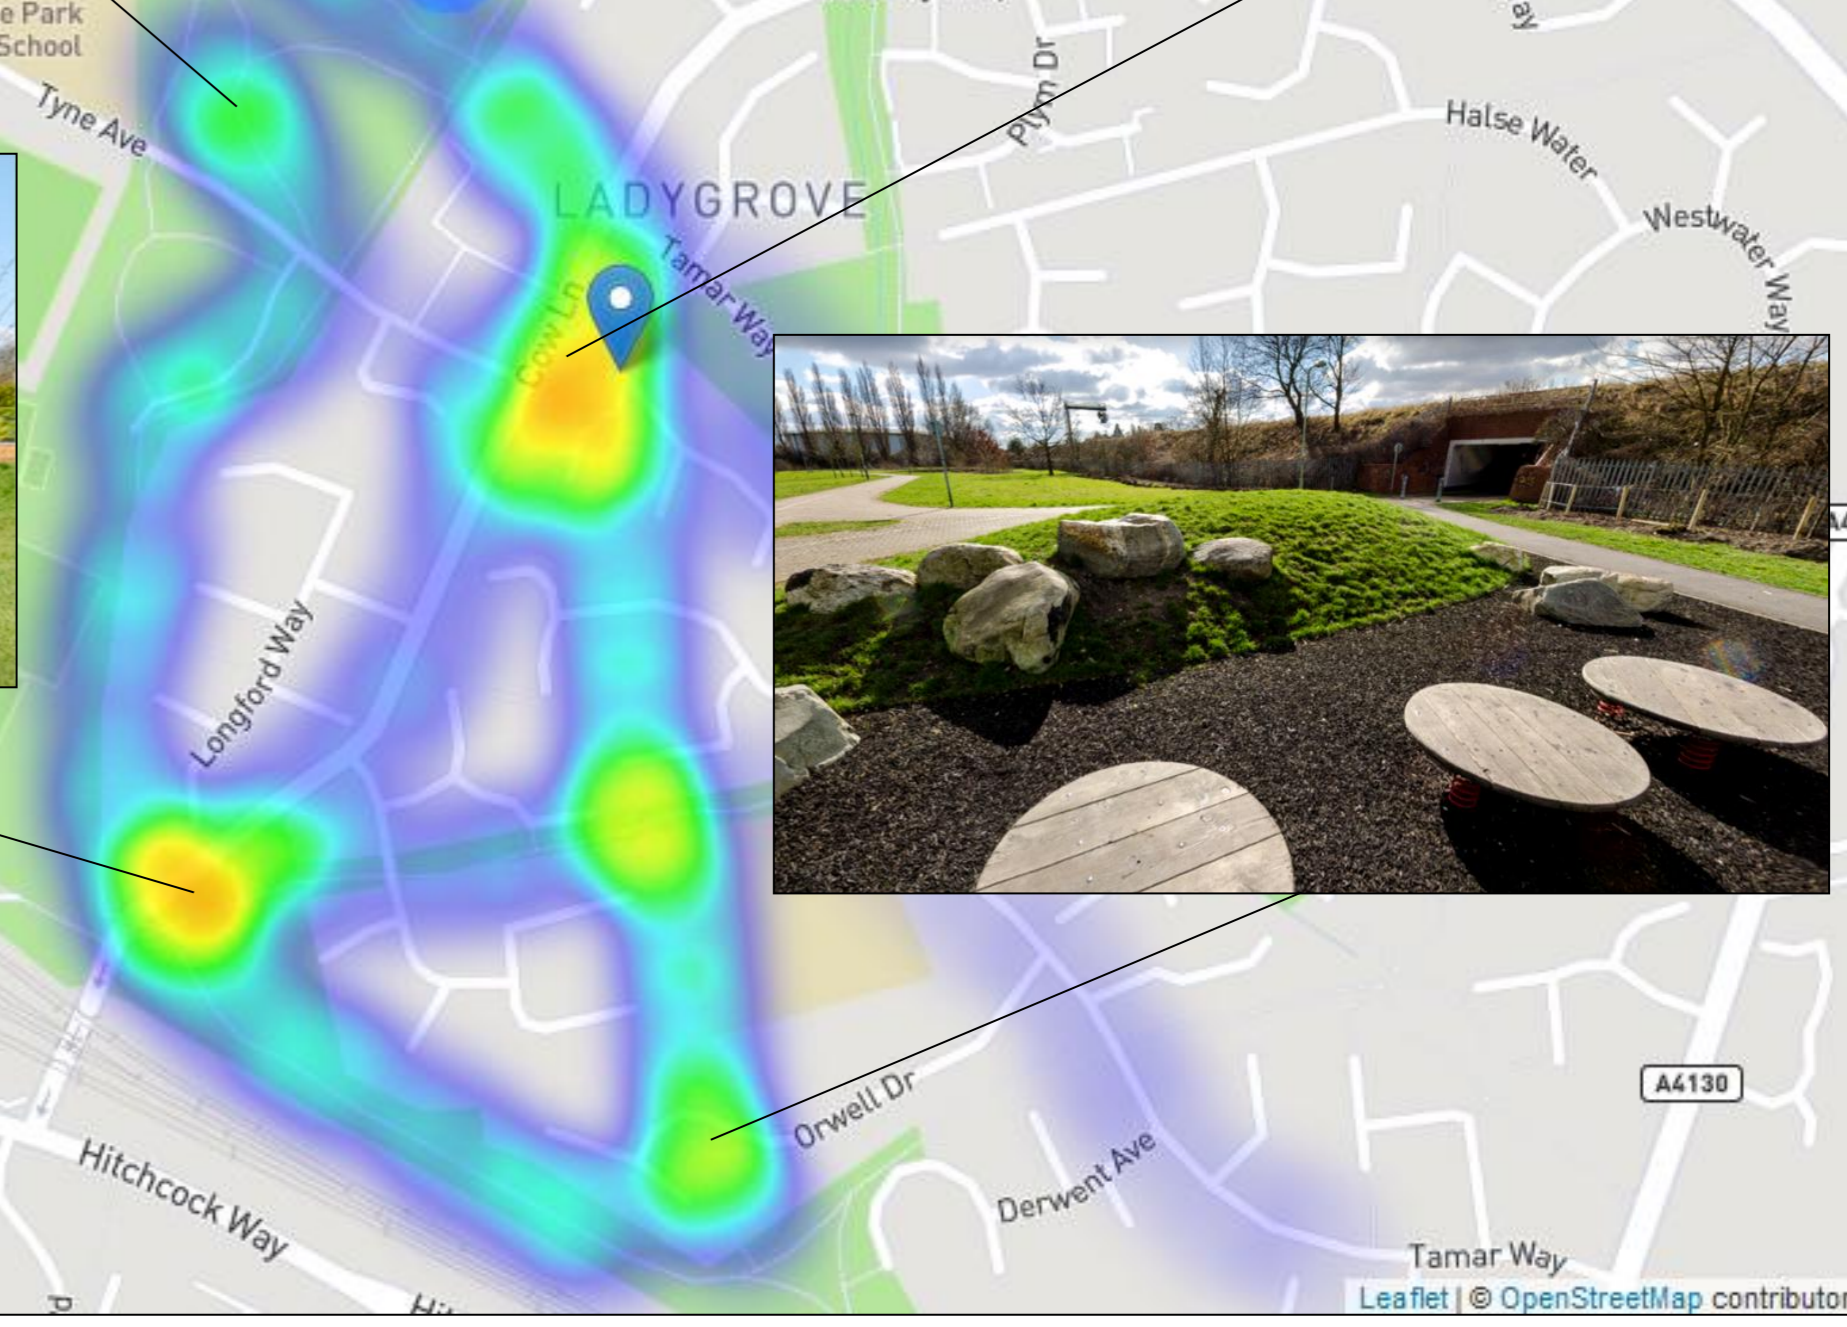

REGRESO A LA ESCALA HUMANA

How does it work?

- Emotional influence

SMART CITY.

MUNDO 4.0

REGRESO A LA ESCALA HUMANA

How does it work?

- **Soundscape** & Geo-tagged pictures

- 1080P
- WIFI
- remote control
- Live Online

SMART CITY.

MUNDO 4.0

REGRESO A LA ESCALA HUMANA

How does it work?

- Artificial Intelligence

grass	46.60%
field	42.87%
land	42.54%
landscape	41.56%
plain	39.30%
sky	37.38%
farm	27.05%
clouds	27.01%
rural	26.87%
summer	26.82%

Search similar

Google Maps for Work

86% Relaxation

90% Excitement

26 dB Noise

SMART CITY.

MUNDO 4.0

REGRESO A LA ESCALA HUMANA