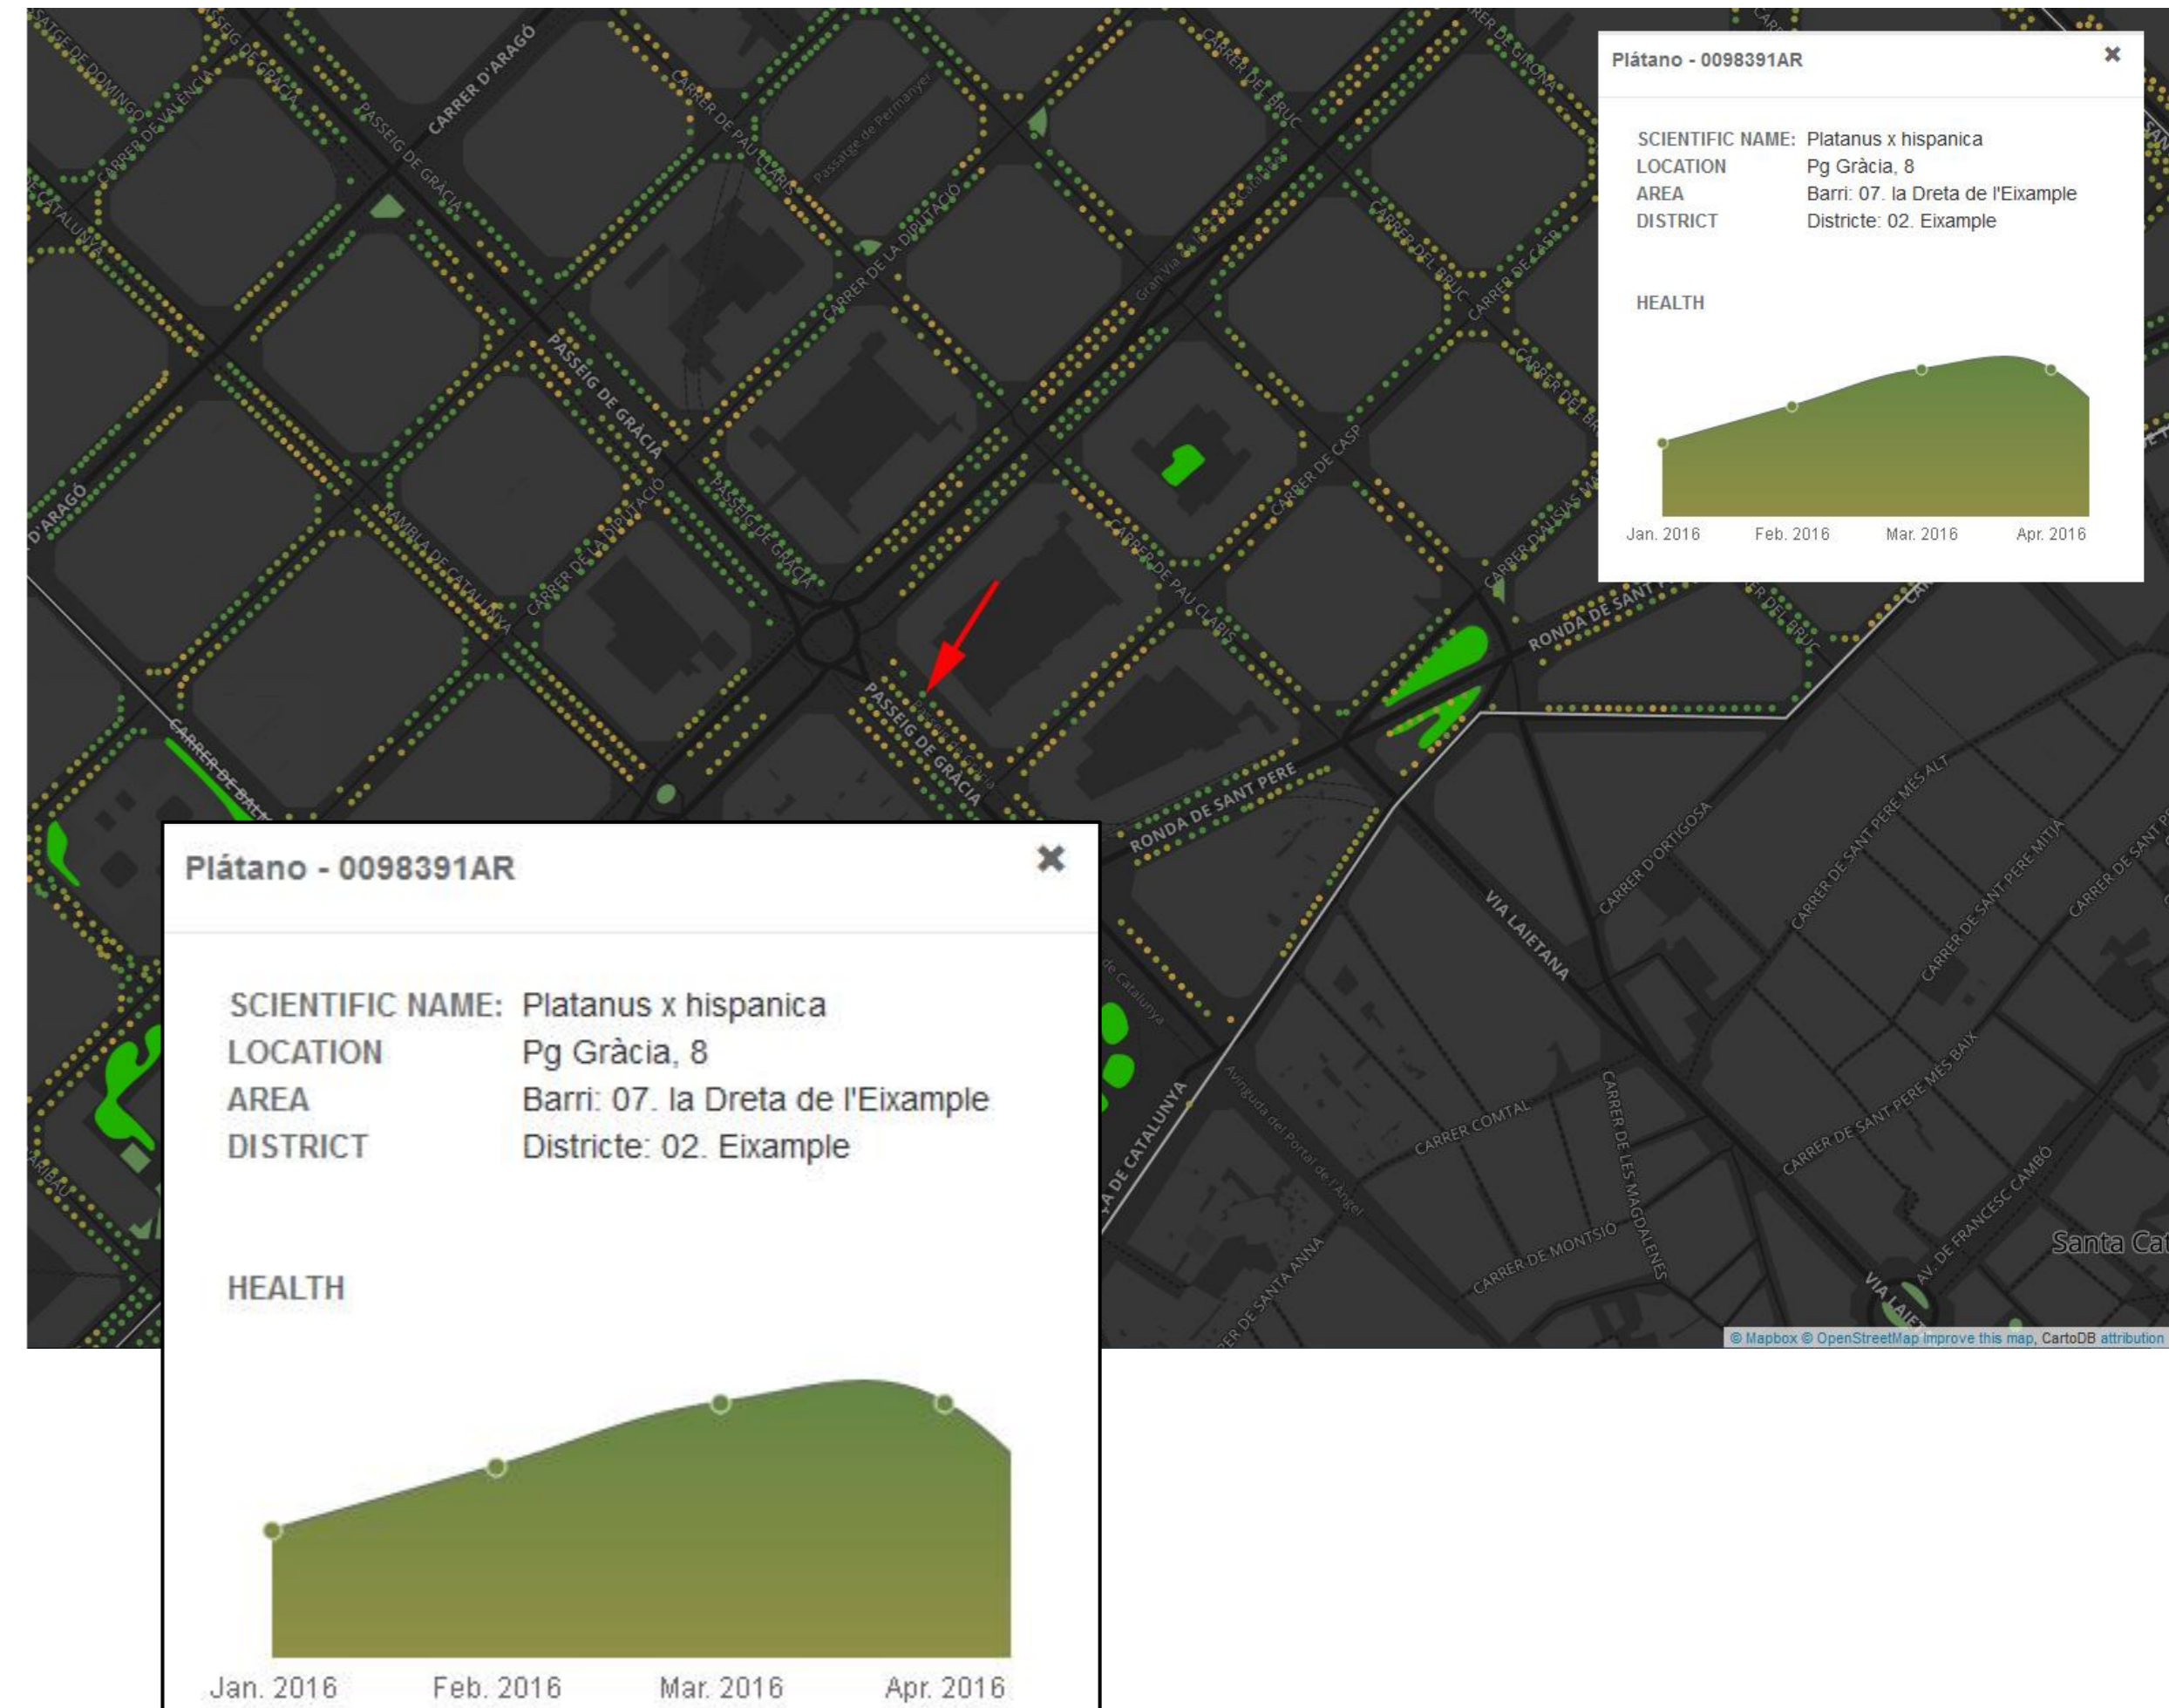

SMART CITY.

MUNDO 4.0

REGRESO A LA ESCALA HUMANA

How does it work?

- Green space