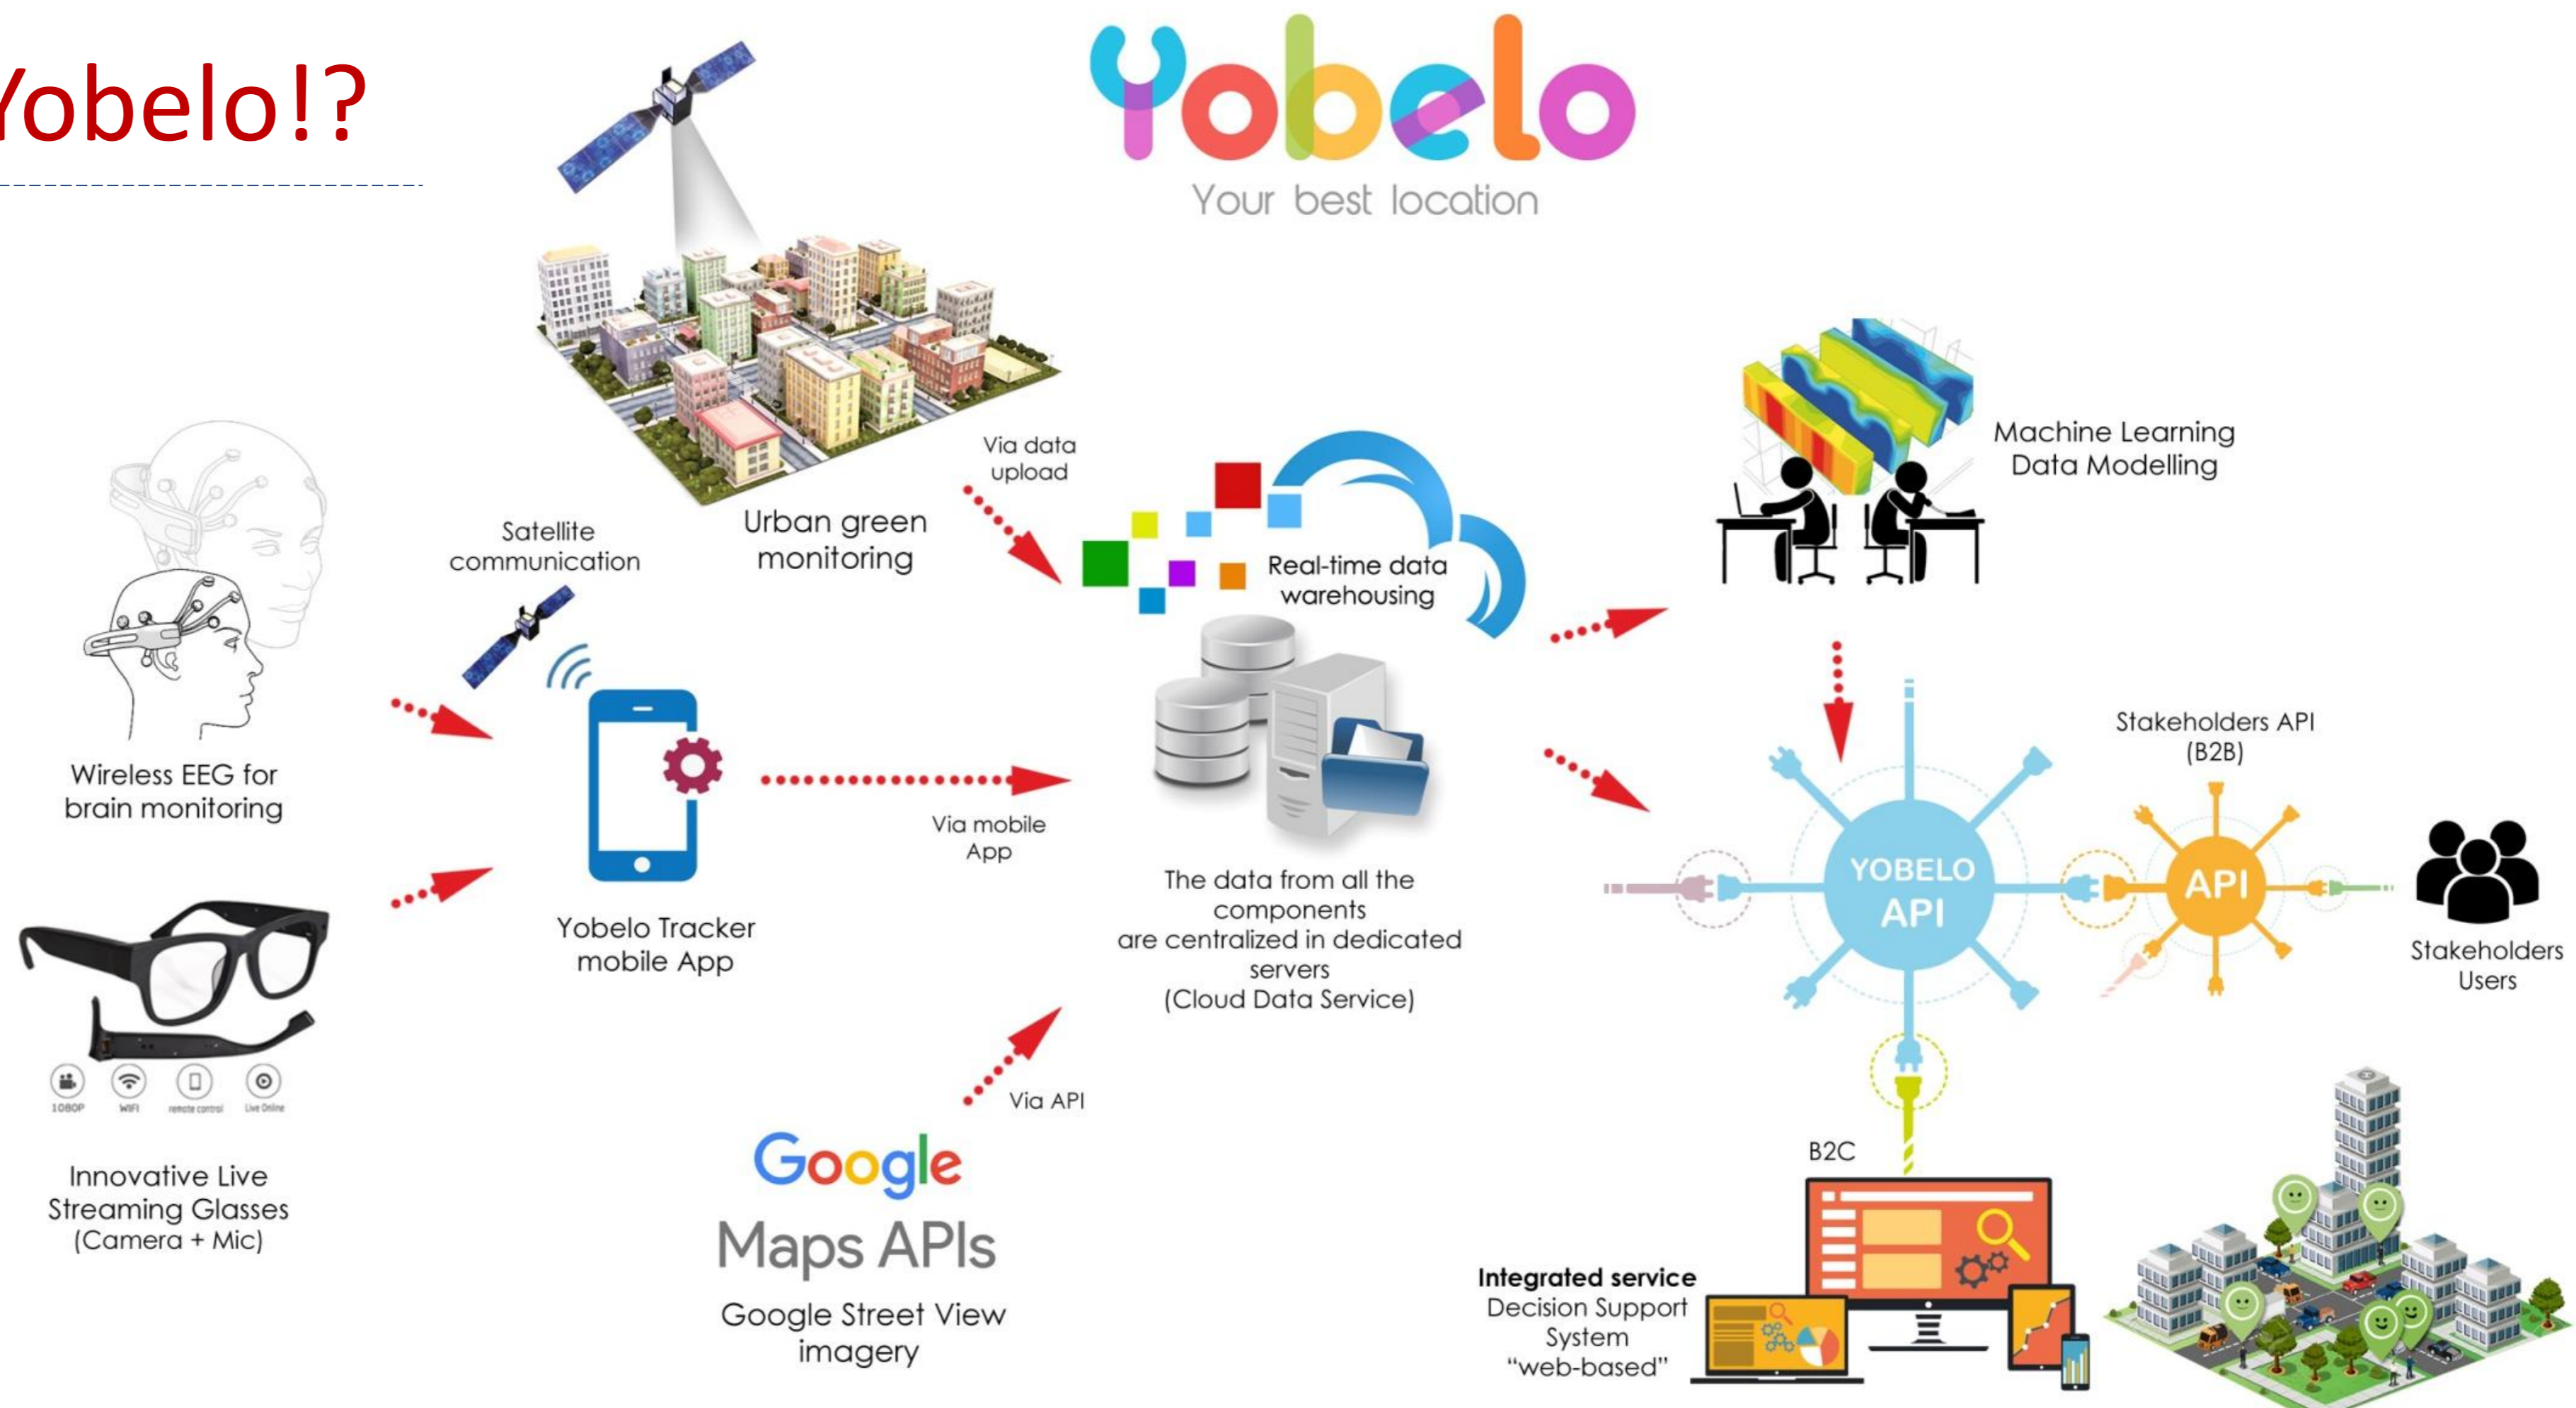

MUNDO 4.0

REGRESO A LA ESCALA HUMANA

Our mission

Create a data on which to build innovative solutions for the valuation of the urban environment to improve our **Quality of Life** and boost **Happiness**.

SMART CITY.

MUNDO 4.0

REGRESO A LA ESCALA HUMANA

We created Yobelo!?

SMART CITY.

MUNDO 4.0

REGRESO A LA ESCALA HUMANA

How does it work?