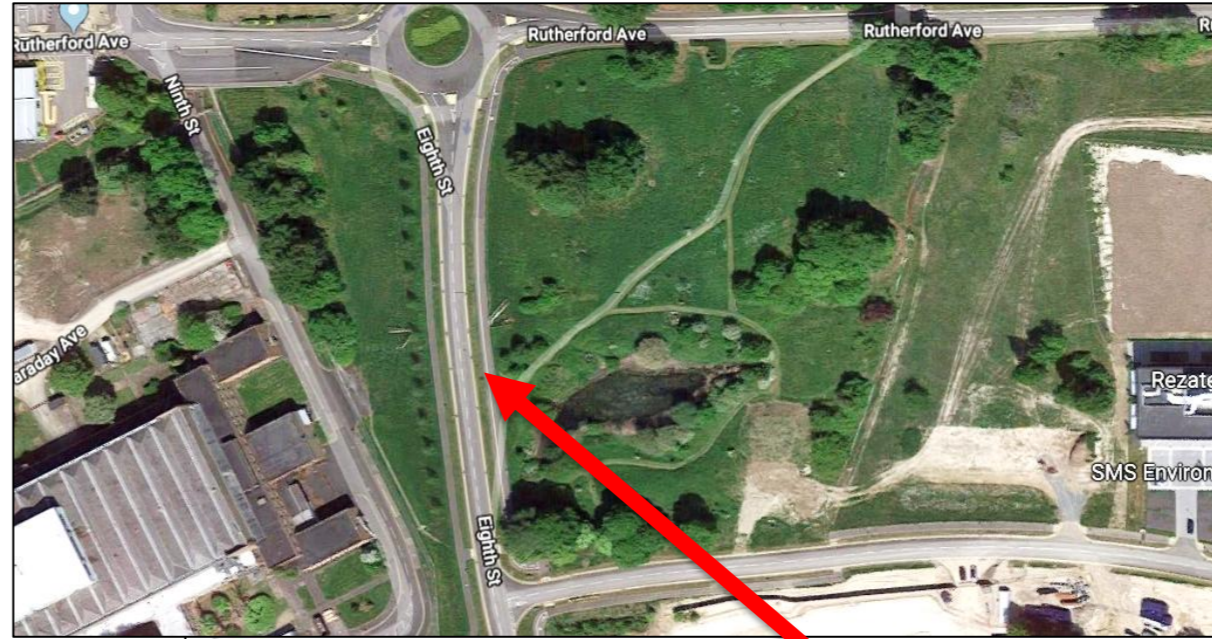

SMART CITY.

MUNDO 4.0

REGRESO A LA ESCALA HUMANA

How does it work?

- Emotional influence