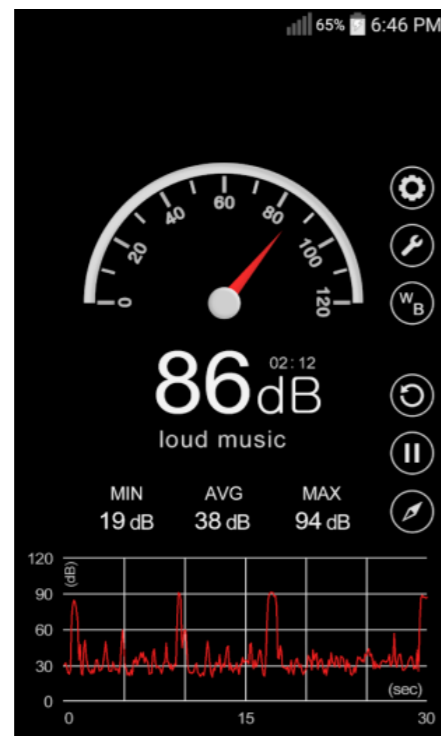

REGRESO A LA ESCALA HUMANA

How does it work?

- Emotional influence

SMART CITY.

MUNDO 4.0

REGRESO A LA ESCALA HUMANA

How does it work?

- **Soundscape** & Geo-tagged pictures

- 1080P
- WIFI
- remote control
- Live Online

SMART CITY.

MUNDO 4.0

REGRESO A LA ESCALA HUMANA

How does it work?

- Artificial Intelligence

grass	46.60%
field	42.87%
land	42.54%
landscape	41.56%
plain	39.30%
sky	37.38%
farm	27.05%
clouds	27.01%
rural	26.87%
summer	26.82%