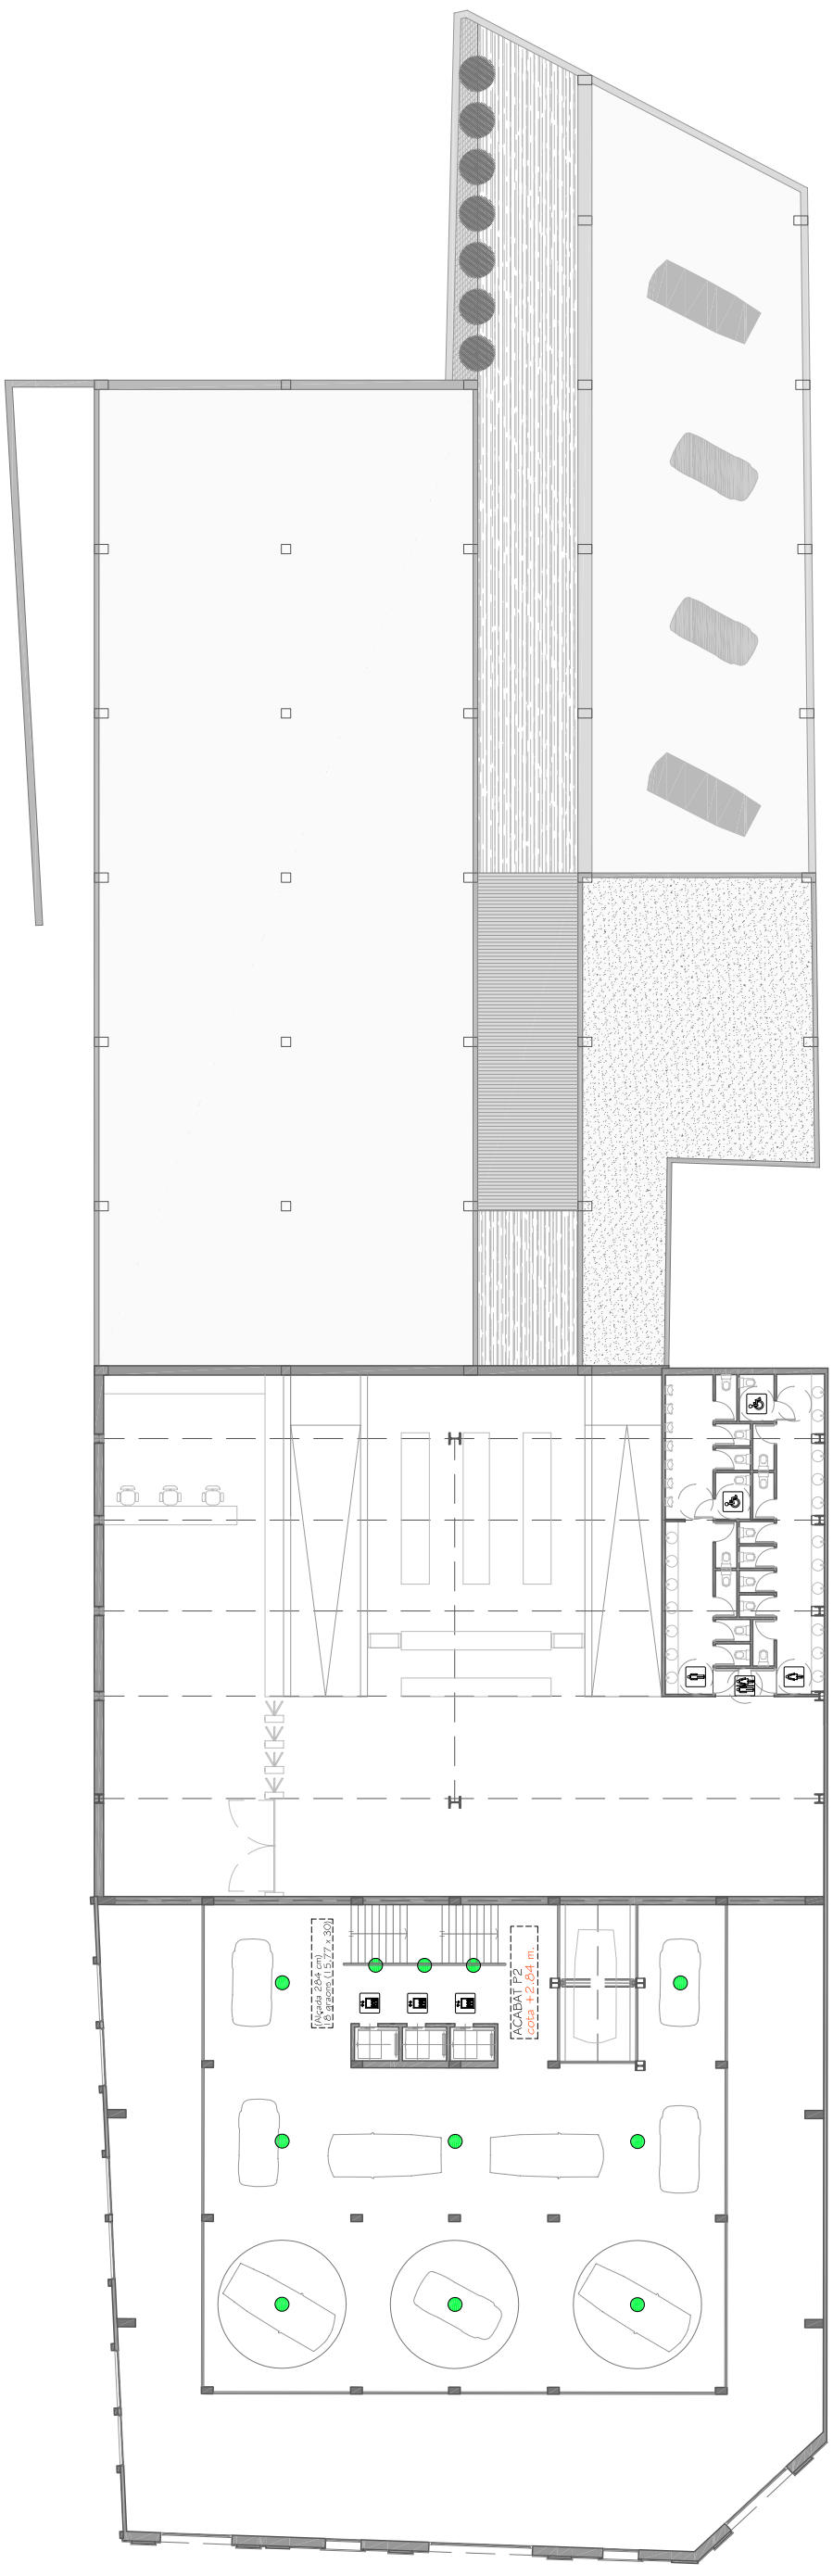

PLANTA COTA +2,84 / +5,34 m

PLANTA COTA +7,79 m

Gamea (Philips) 100W

Adante Up-lighters (Philips) 50W

Fugato Compact (Philips) 26W

Trilogy 143 Baja Altura (Philips) 25W

Scrabble Gridlights (Philips) 4x35W

Scrabble Gridlights Suspended (Philips) 4x35W