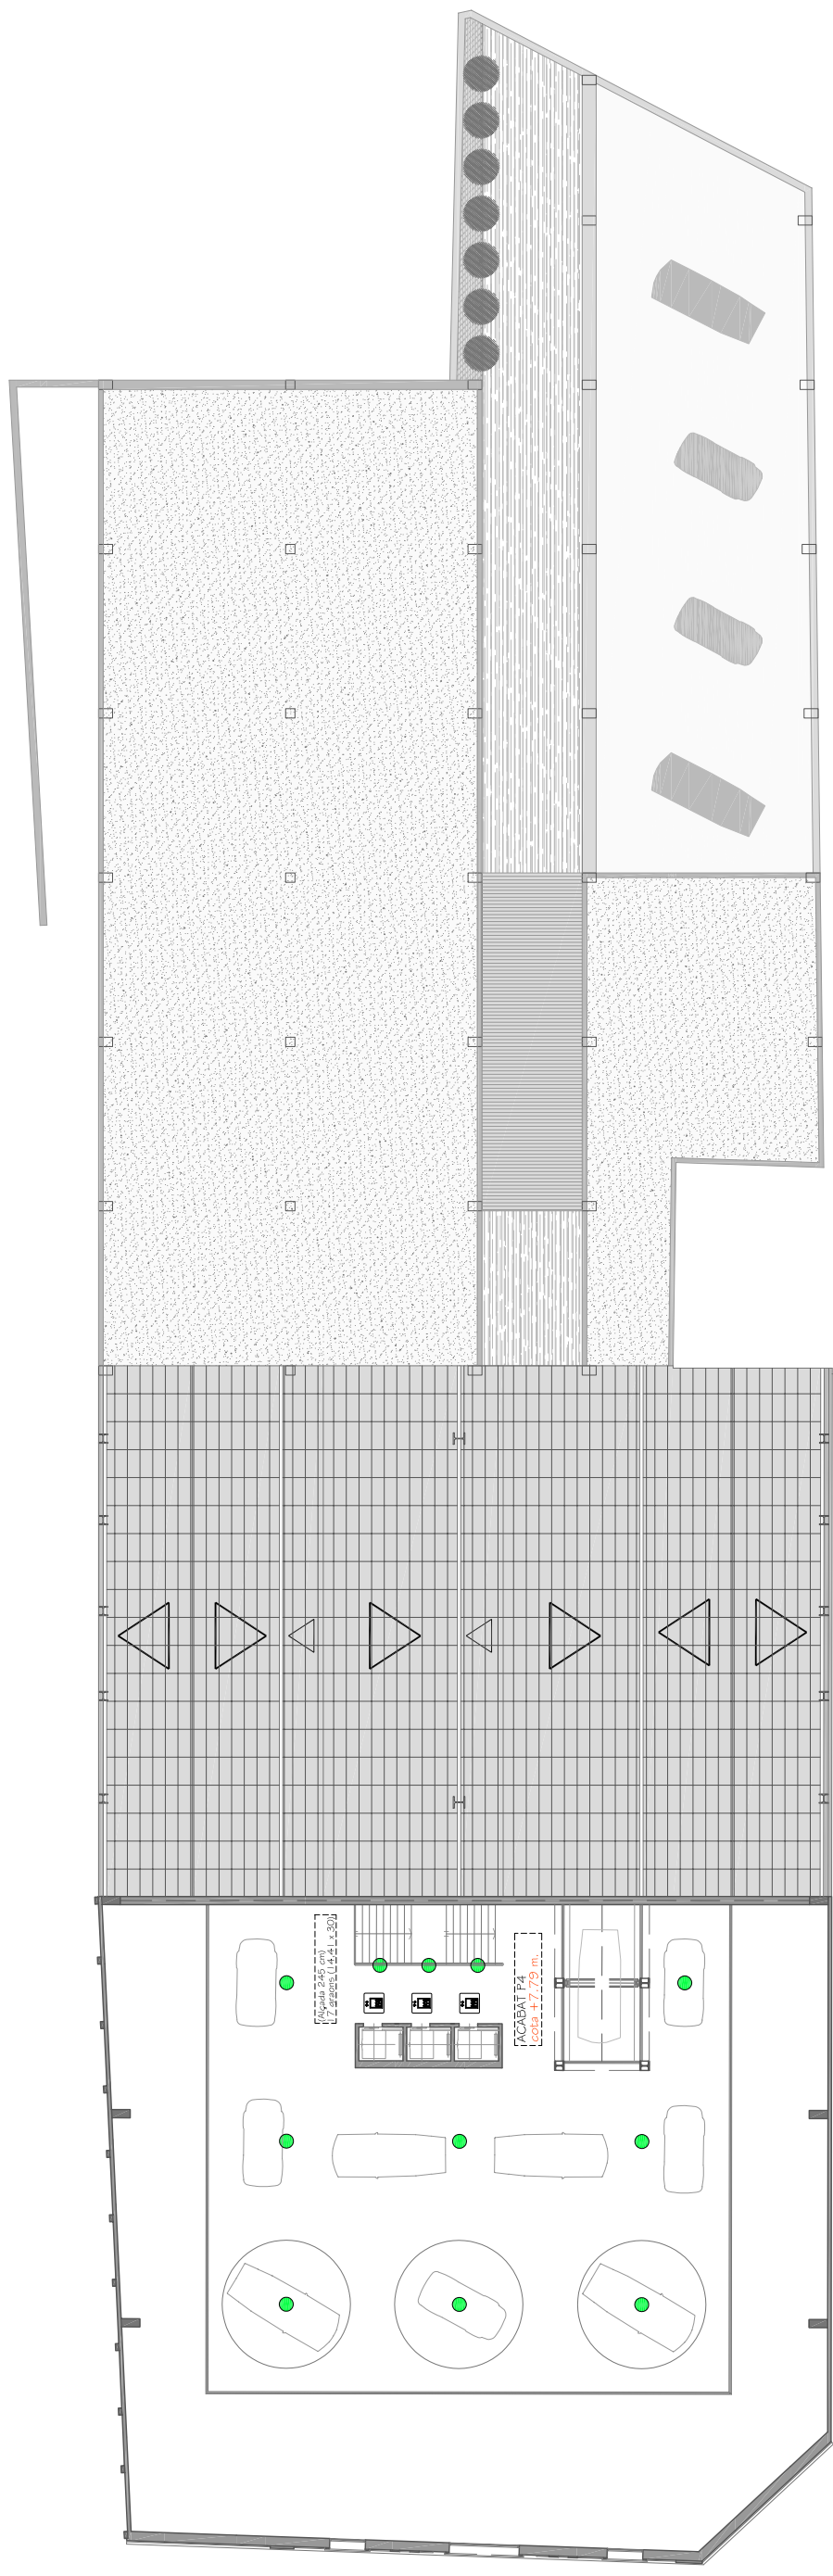

PLANTA COTA +2,84 / +5,34 m

PLANTA COTA +7,79 m

Gamea (Philips) 100W

Adante Up-lighters (Philips) 50W

Fugato Compact (Philips) 26W

Trilogy 143 Baja Altura (Philips) 25W

Scrabble Gridlights (Philips) 4x35W

Scrabble Gridlights Suspended (Philips) 4x35W