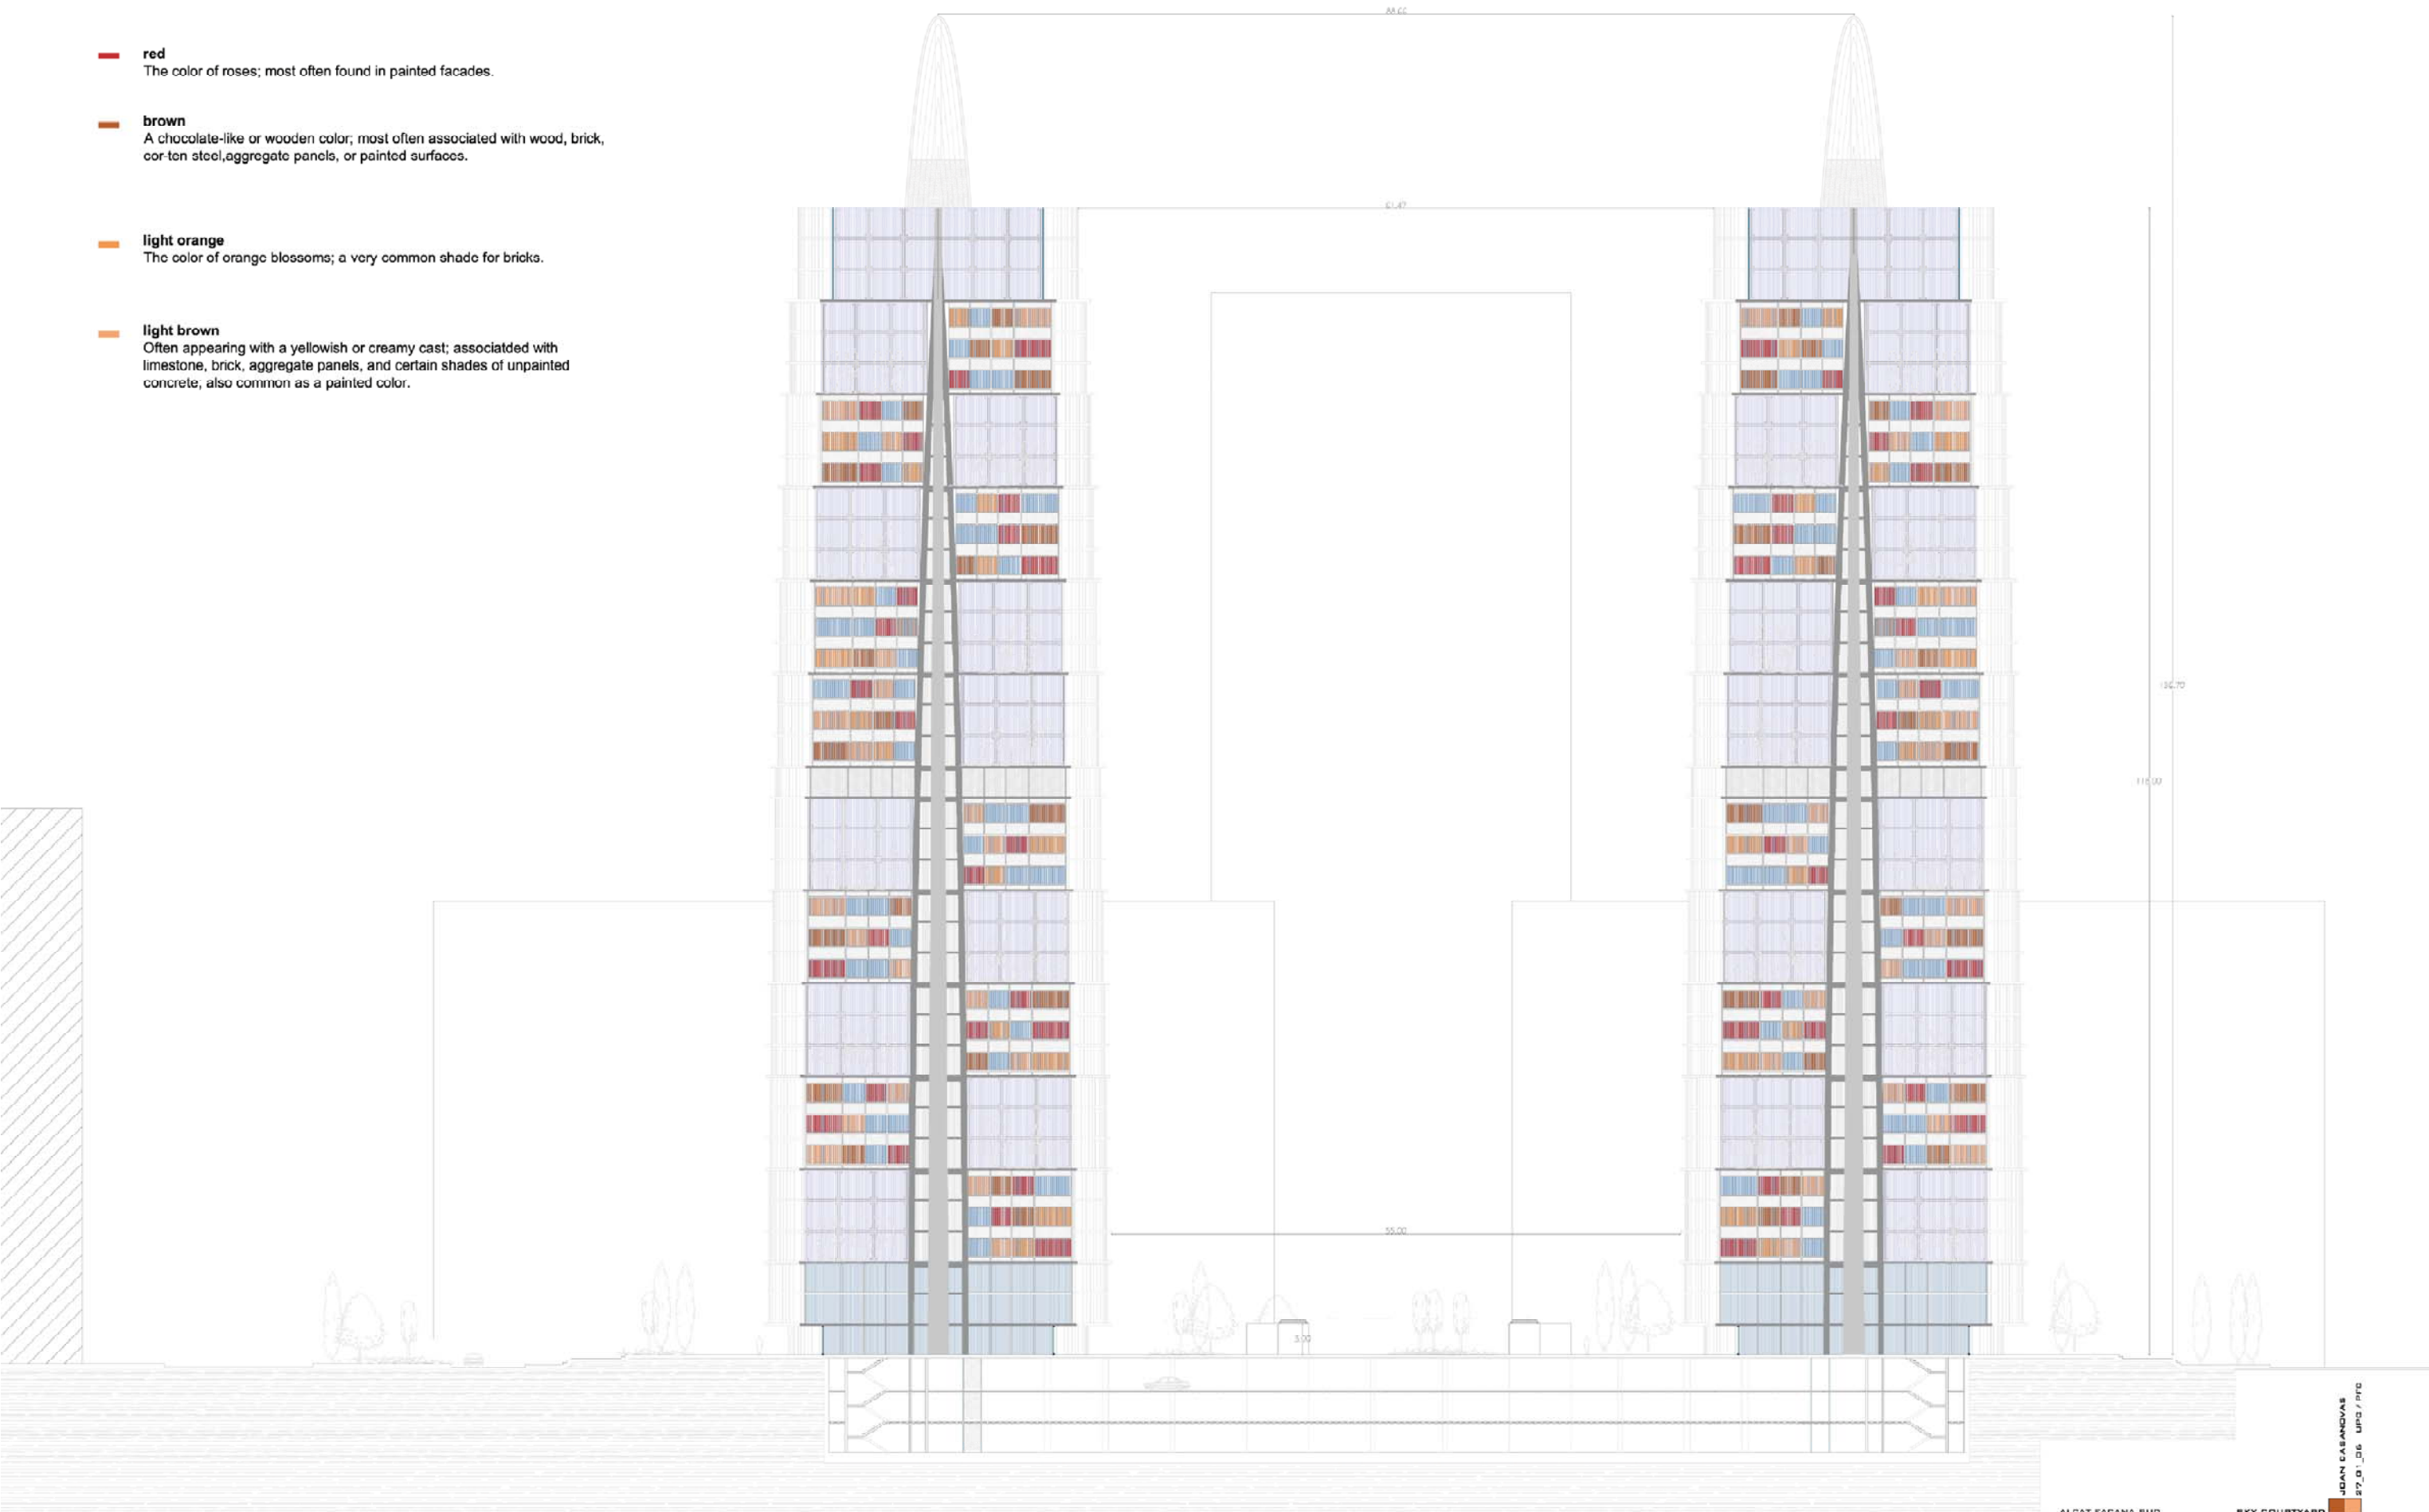

- **red**
The color of roses; most often found in painted facades.

- **brown**
A chocolate-like or wooden color; most often associated with wood, brick, or ten steel, aggregate panels, or painted surfaces.

- **light orange**
The color of orange blossoms; a very common shade for bricks.

- **light brown**
Often appearing with a yellowish or creamy cast; associated with limestone, brick, aggregate panels, and certain shades of unpainted concrete, also common as a painted color.

ALÇAT FAÇANA BUD
E: 1/500

SKY COURTYARD
RESIDENCIAL NY

JUAN CASANOVA
17_01_06 UPQ / PTC