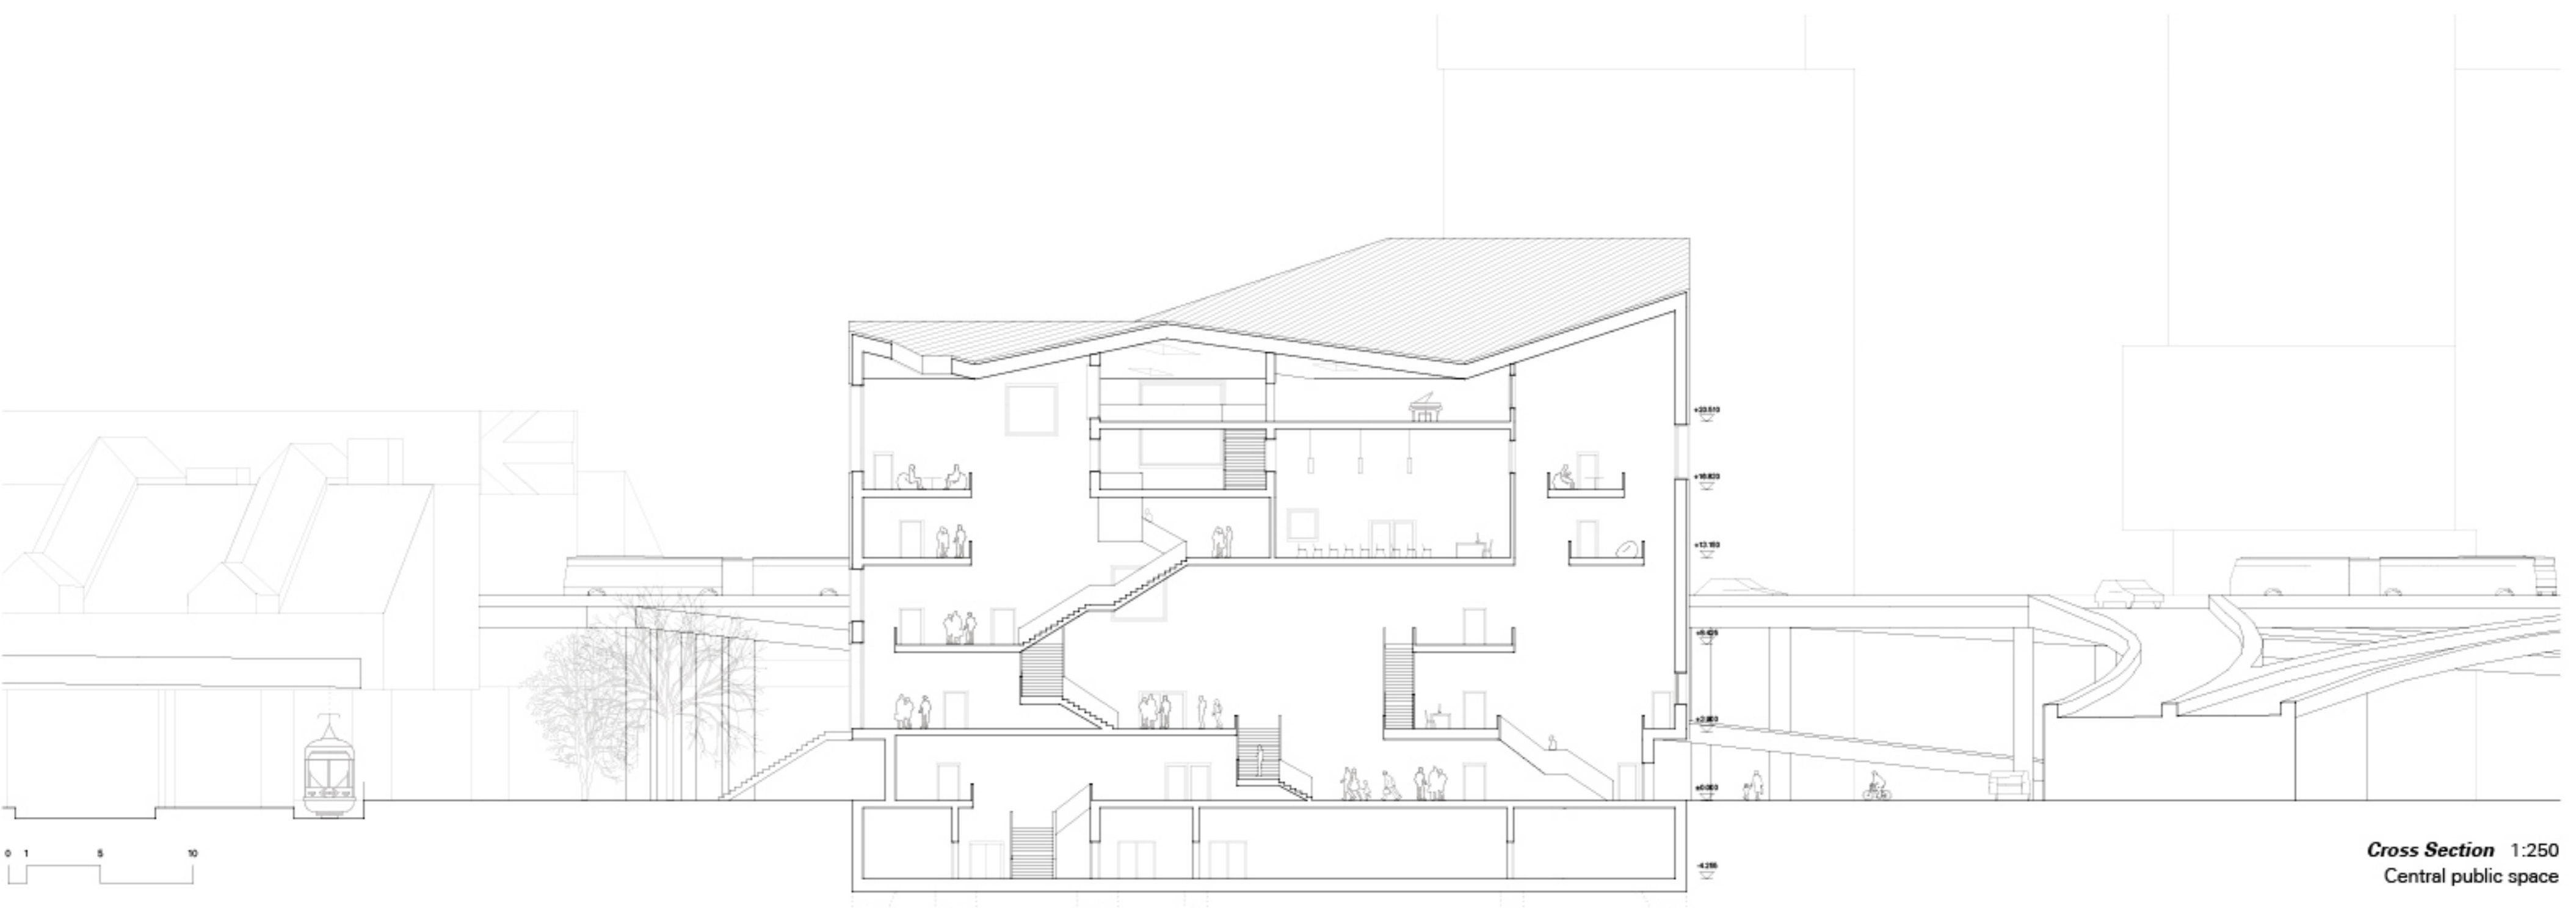

White model 1:100
Inner connections - Musikfabrik

Cross Section 1:250
Central public space

West façade 1:250
Club entrance