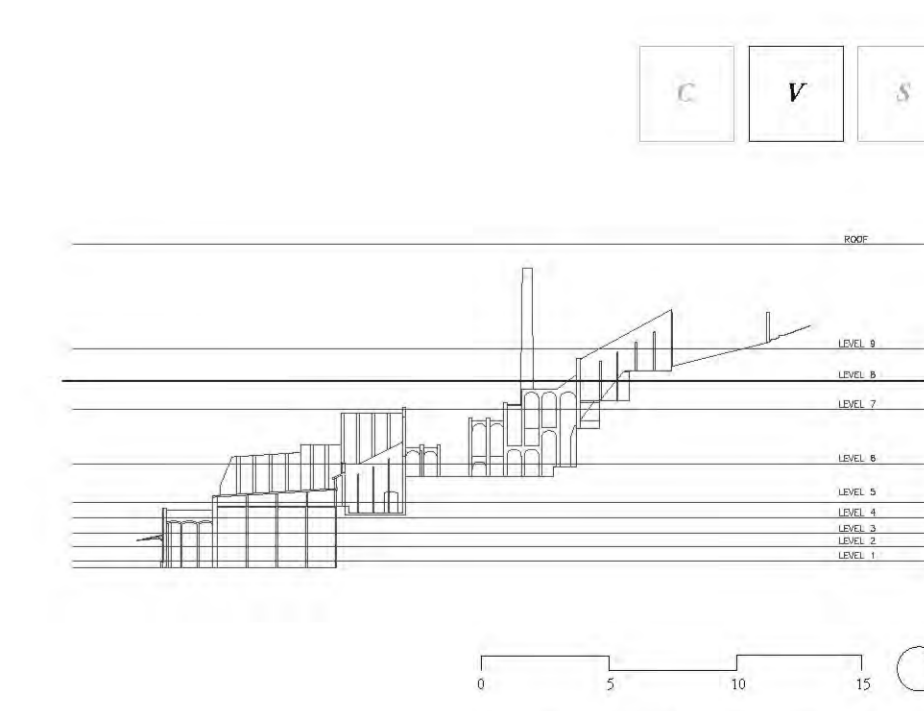

Foodfactory plans

Existing

Subtractions

Additions

Level 7. Hotel bottom floor. 1.300

Existing

Subtractions

Additions

Level 8. Hotel top floor. 1.300