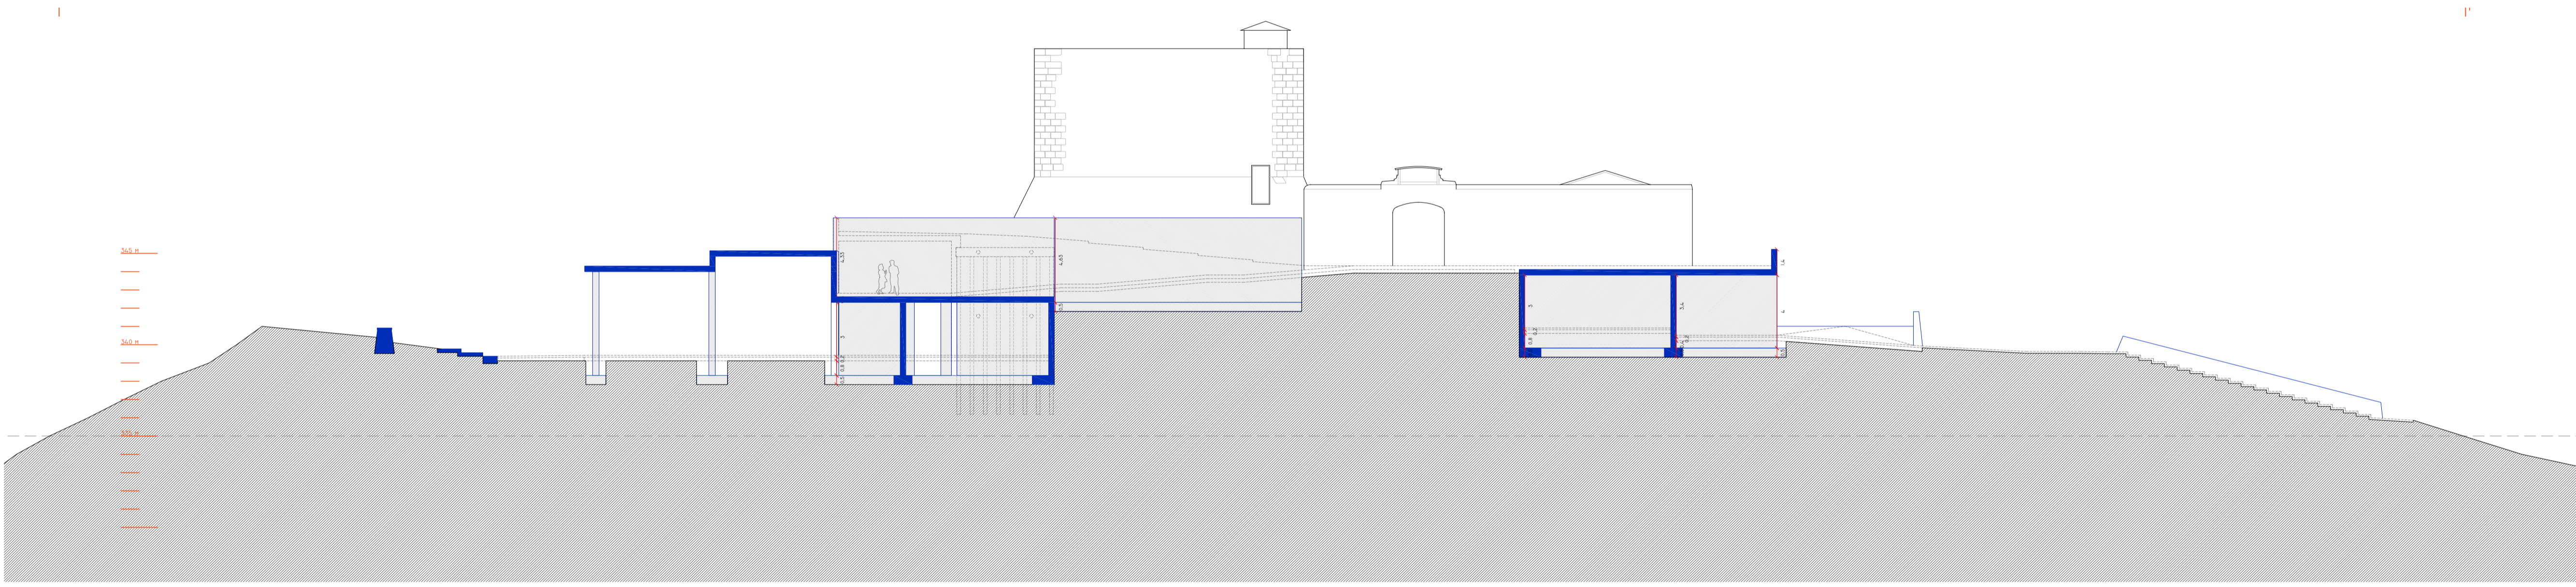

REFERENCIA	GRUIX	ALÇAT (HxL)	QUADRE D'ARMATS DE MURS			
			ARMAT CARA EXTERIOR		ARMAT CARA INTERIOR	
			VERTICAL	HORIZONTAL	VERTICAL	HORIZONTAL
M01	30	679 x 1131	#16 c/30	#10 c/25	#16 c/30	#10 c/25
M02	30	679 x 213	#16 c/30	#10 c/25	#16 c/30	#10 c/25
M03	30	679 x 692	#16 c/30	#10 c/25	#16 c/30	#10 c/25
M04	30	679 x 97	#16 c/30	#10 c/25	#16 c/30	#10 c/25
M05	30	679 x 413	#16 c/30	#10 c/25	#16 c/30	#10 c/25

REFERENCIA	GRUIX	ALÇAT (HxL)	QUADRE D'ARMATS DE MURS			
			ARMAT CARA EXTERIOR		ARMAT CARA INTERIOR	
			VERTICAL	HORIZONTAL	VERTICAL	HORIZONTAL
M01	30	670_710 x 1261	#12 c/30	#10 c/25	#12 c/30	#10 c/25
M02	30	400 x 1226	#12 c/30	#10 c/25	#12 c/30	#10 c/25
M03	30	673 x 1183	#16 c/30	#10 c/25	#16 c/30	#10 c/25
M04	30	400 x 1084	#16 c/30	#10 c/25	#16 c/30	#10 c/25
M05	30	400 x 1047	#12 c/30	#10 c/25	#12 c/30	#10 c/25
M06	30	400 x 1028	#12 c/30	#10 c/25	#12 c/30	#10 c/25
M07	30	577_546 x 1030	#12 c/30	#10 c/25	#12 c/30	#10 c/25
M08	30	463 x 1330	#12 c/30	#10 c/25	#12 c/30	#10 c/25

REFERENCIA	GRUIX	ALÇAT (HxL)	QUADRE D'ARMATS DE MURS			
			ARMAT CARA EXTERIOR		ARMAT CARA INTERIOR	
			VERTICAL	HORIZONTAL	VERTICAL	HORIZONTAL
M01	30	1063_1140 x 2517	#16 c/30	#10 c/25	#16 c/30	#10 c/25
M02	30	1050 x 2511	#16 c/30	#10 c/25	#16 c/30	#10 c/25
M03	30	550 x 584	#16 c/30	#10 c/25	#16 c/30	#10 c/25
M04	30	717 x 757	#16 c/30	#10 c/25	#16 c/30	#10 c/25
M05	30	1046_1063 x 500	#12 c/30	#10 c/25	#12 c/30	#10 c/25
M06	30	400 x 1301	#12 c/30	#10 c/25	#12 c/30	#10 c/25
M07	30	400 x 578	#12 c/30	#10 c/25	#12 c/30	#10 c/25
M08	30	400 x 541	#12 c/30	#10 c/25	#12 c/30	#10 c/25
M09	30	400 x 583	#12 c/30	#10 c/25	#12 c/30	#10 c/25