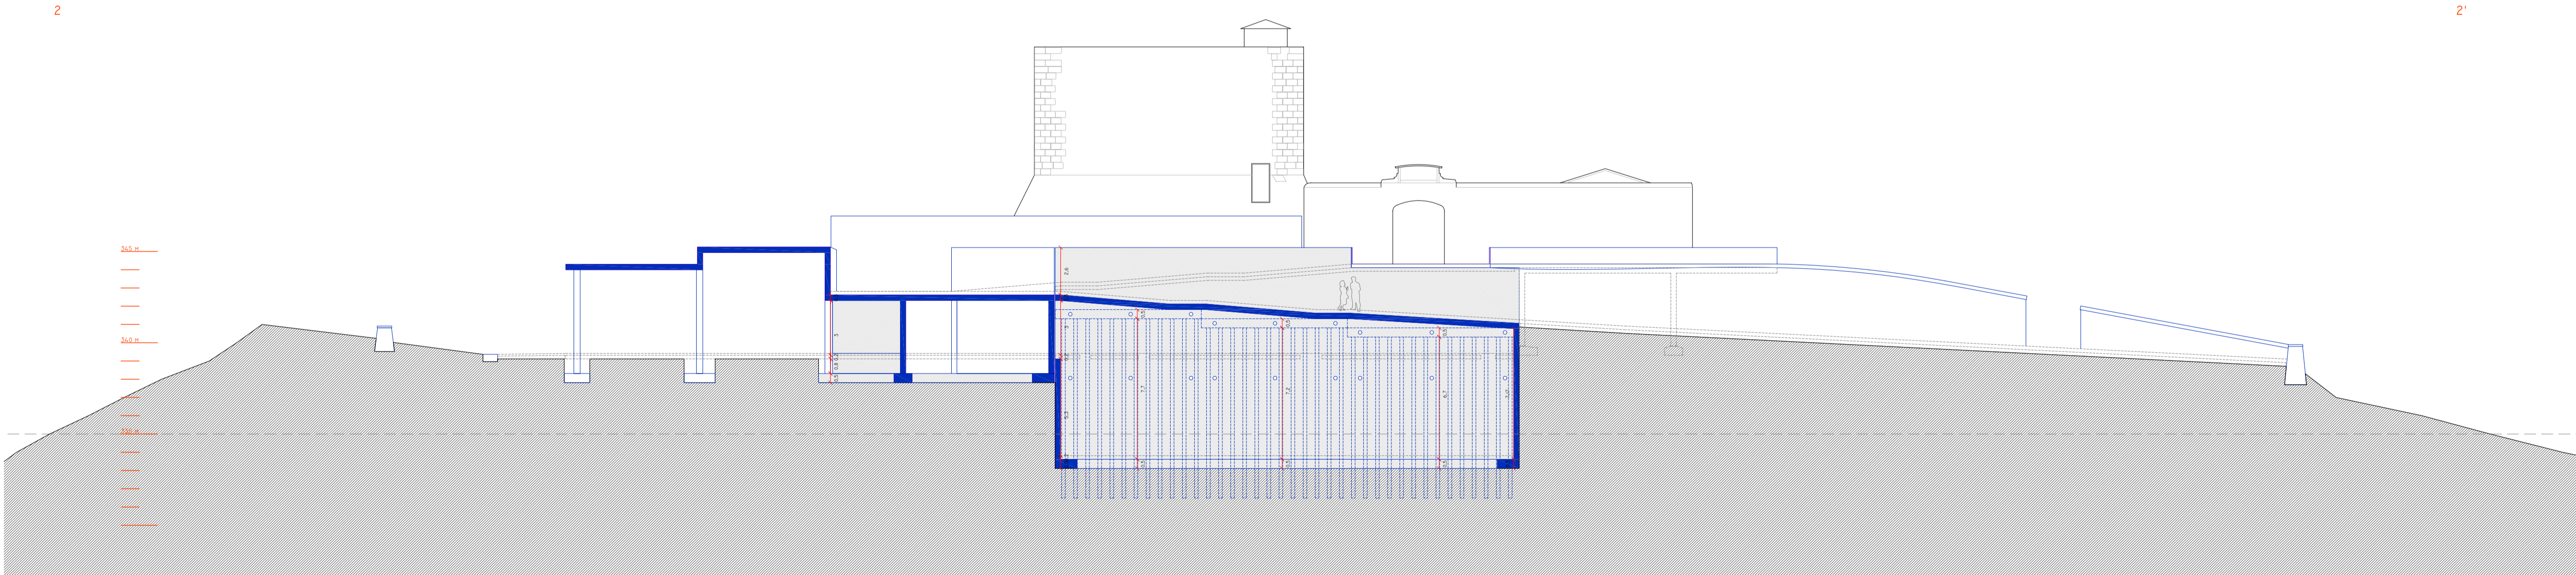

REFERENCIA	GRUIX	ALÇAT (HxL)	QUADRE D'ARMATS DE MURS			
			ARMAT CARA EXTERIOR		ARMAT CARA INTERIOR	
			VERTICAL	HORIZONTAL	VERTICAL	HORIZONTAL
M01	30	679 x 1131	#16 c/30	#10 c/25	#16 c/30	#10 c/25
M02	30	679 x 213	#16 c/30	#10 c/25	#16 c/30	#10 c/25
M03	30	679 x 692	#16 c/30	#10 c/25	#16 c/30	#10 c/25
M04	30	679 x 97	#16 c/30	#10 c/25	#16 c/30	#10 c/25
M05	30	679 x 413	#16 c/30	#10 c/25	#16 c/30	#10 c/25

REFERENCIA	GRUIX	ALÇAT (HxL)	QUADRE D'ARMATS DE MURS			
			ARMAT CARA EXTERIOR		ARMAT CARA INTERIOR	
			VERTICAL	HORIZONTAL	VERTICAL	HORIZONTAL
M01	30	670_710 x 1261	#12 c/30	#10 c/25	#12 c/30	#10 c/25
M02	30	400 x 1226	#12 c/30	#10 c/25	#12 c/30	#10 c/25
M03	30	673 x 1183	#16 c/30	#10 c/25	#16 c/30	#10 c/25
M04	30	400 x 1084	#16 c/30	#10 c/25	#16 c/30	#10 c/25
M05	30	400 x 1047	#12 c/30	#10 c/25	#12 c/30	#10 c/25
M06	30	400 x 1028	#12 c/30	#10 c/25	#12 c/30	#10 c/25
M07	30	577_546 x 1030	#12 c/30	#10 c/25	#12 c/30	#10 c/25
M08	30	463 x 1330	#12 c/30	#10 c/25	#12 c/30	#10 c/25

REFERENCIA	GRUIX	ALÇAT (HxL)	QUADRE D'ARMATS DE MURS			
			ARMAT CARA EXTERIOR		ARMAT CARA INTERIOR	
			VERTICAL	HORIZONTAL	VERTICAL	HORIZONTAL
M01	30	1063_1140 x 2517	#16 c/30	#10 c/25	#16 c/30	#10 c/25
M02	30	1050 x 2511	#16 c/30	#10 c/25	#16 c/30	#10 c/25
M03	30	550 x 584	#16 c/30	#10 c/25	#16 c/30	#10 c/25
M04	30	717 x 757	#16 c/30	#10 c/25	#16 c/30	#10 c/25
M05	30	1046_1063 x 500	#12 c/30	#10 c/25	#12 c/30	#10 c/25
M06	30	400 x 1301	#12 c/30	#10 c/25	#12 c/30	#10 c/25
M07	30	400 x 578	#12 c/30	#10 c/25	#12 c/30	#10 c/25
M08	30	400 x 541	#12 c/30	#10 c/25	#12 c/30	#10 c/25
M09	30	400 x 583	#12 c/30	#10 c/25	#12 c/30	#10 c/25